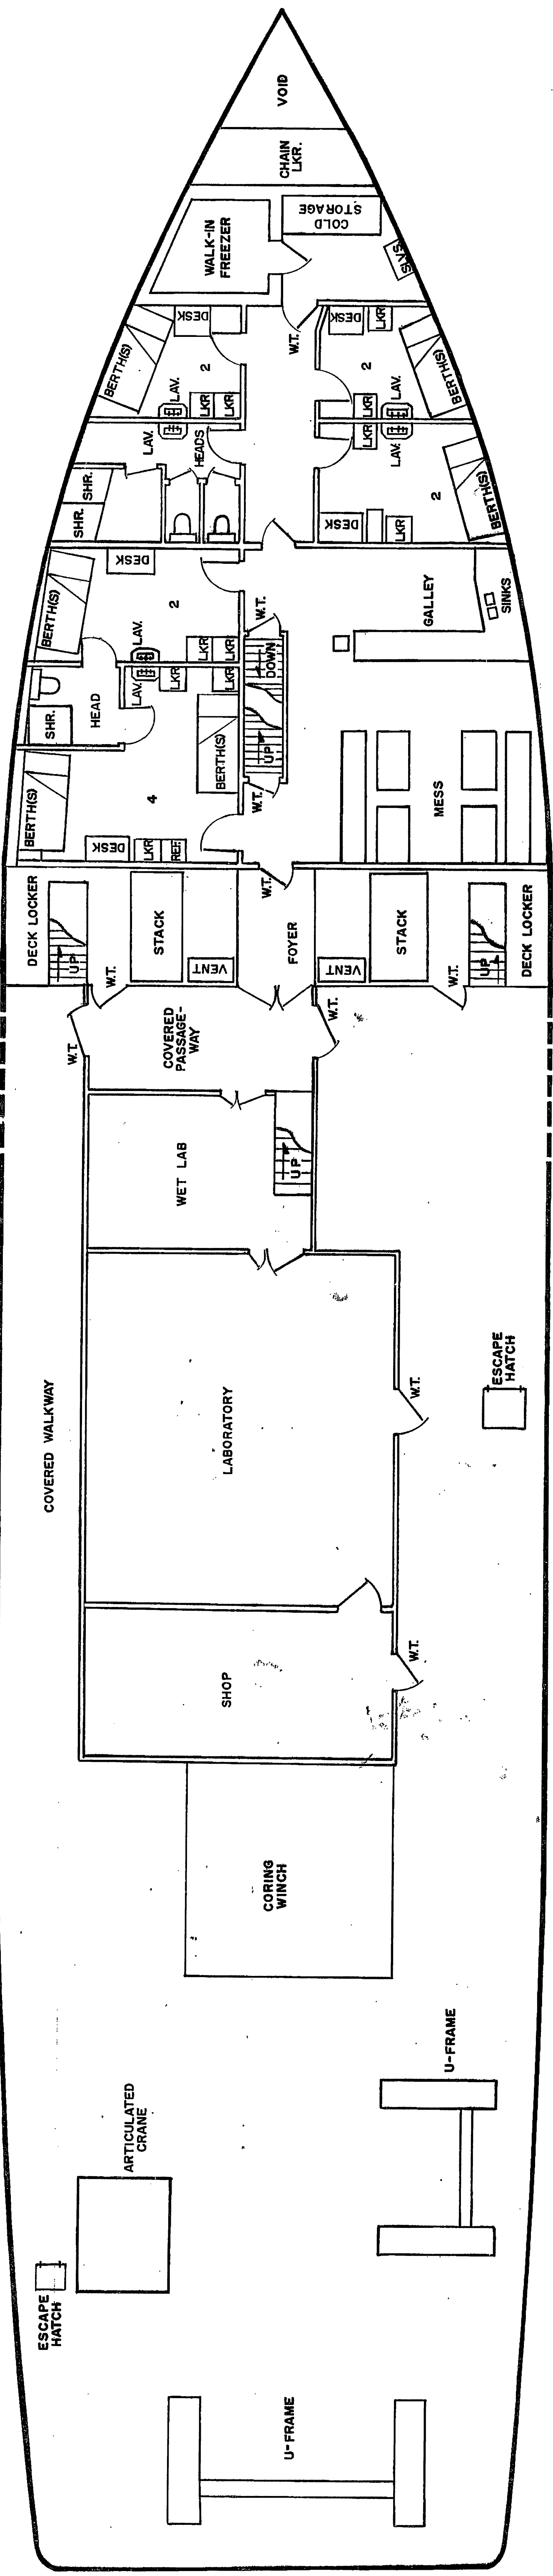

MAIN DECK

R/V GYRE

DRAWN BY: CURT C. LEE
 TAKEN FROM LAYOUT BY:
 DESMOND ROLF